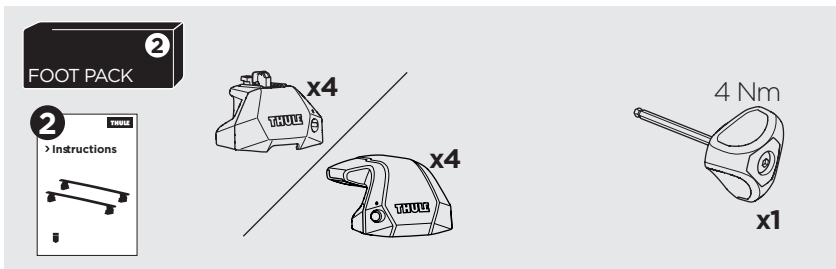

1

Kit 187142

NISSAN X-Trail (T32), 5-dr SUV, 14-21

ISO 11154-E

This kit is only for vehicles with fixpoint mounting.

3

4

5