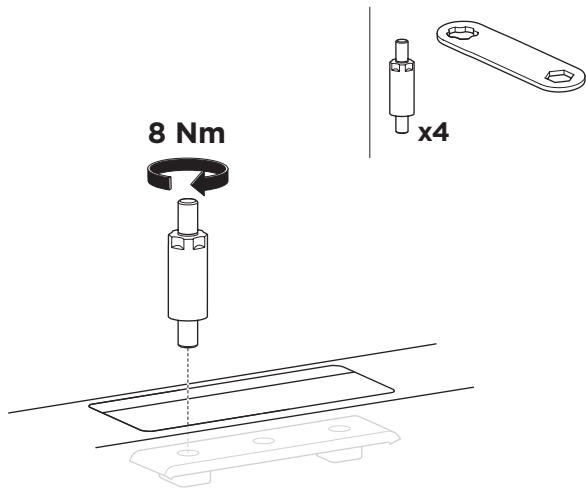

1

Kit 187142

NISSAN X-Trail (T32), 5-dr SUV, 14-21

ISO 11154-E

This kit is only for vehicles with fixpoint mounting.

3

4

5