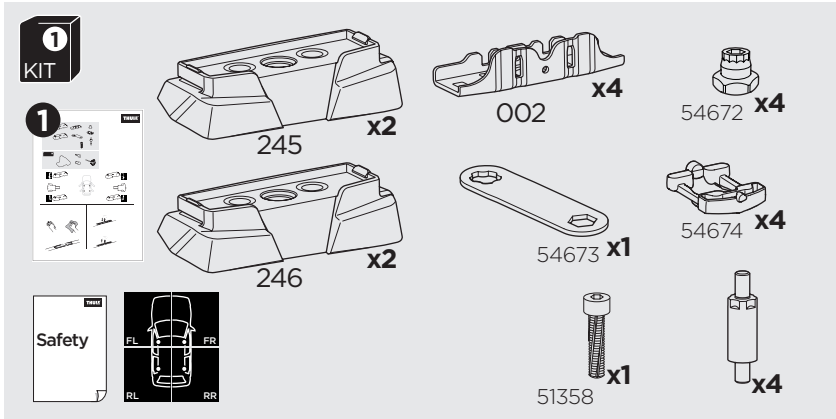

1

Kit 187142

NISSAN X-Trail (T32), 5-dr SUV, 14-21

ISO 11154-E

This kit is only for vehicles with fixpoint mounting.

3

4

5