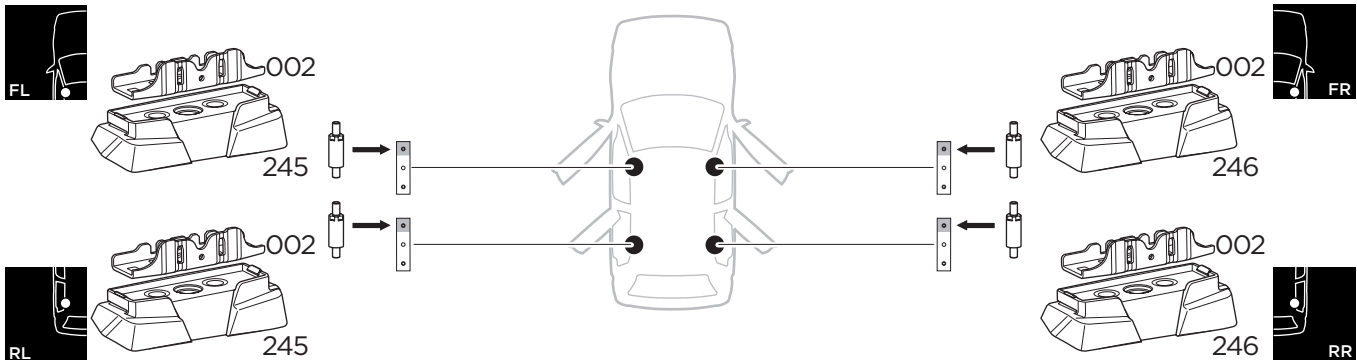

1

Kit 187142

NISSAN X-Trail (T32), 5-dr SUV, 14-21

ISO 11154-E

This kit is only for vehicles with fixpoint mounting.

3

4

5