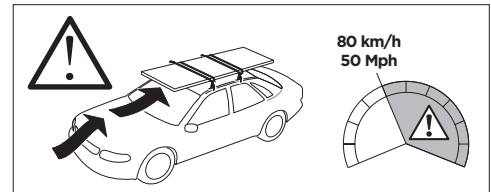

1

Kit 187142

NISSAN X-Trail (T32), 5-dr SUV, 14-21

ISO 11154-E

This kit is only for vehicles with fixpoint mounting.

3

4

5