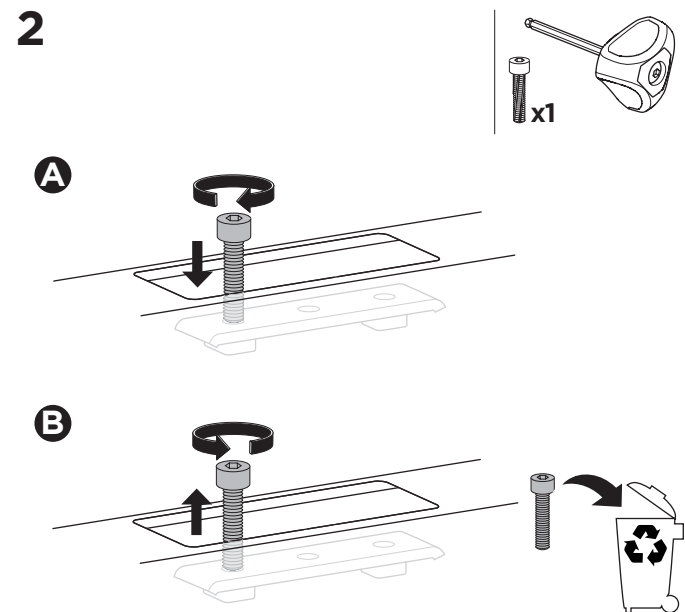

1

Kit 187142

NISSAN X-Trail (T32), 5-dr SUV, 14-21

ISO 11154-E

This kit is only for vehicles with fixpoint mounting.

3

4

5