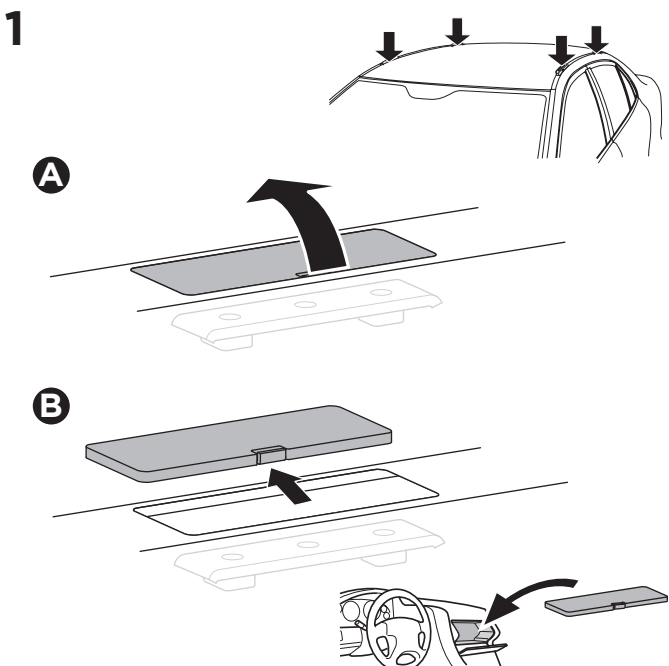

1

Kit 187142

NISSAN X-Trail (T32), 5-dr SUV, 14-21

ISO 11154-E

This kit is only for vehicles with fixpoint mounting.

3

4

5